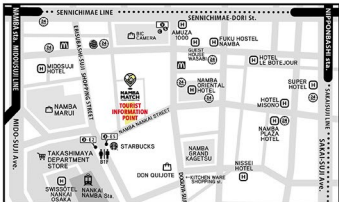

일본의 아름다움을 여성만으로 이루어진 가극단이 화려하게 선보입니다. 우아한 일본 의상을 갖춘 게이샤들이 펼치는 아름다운 노래와 일본 무용 쇼, 사무라이와 거미녀가 선보이는 박력 넘치는 전투 신 등 다채로운 내용을 찬란하게 전해드립니다. 일본을 방문한 외국인 분들도 즐길 수 있는 "REVUE JAPAN～GEISHA&SAMURAI～"는 이곳 오사카 한정 공연입니다. 꼭 기대해 주십시오.

【出演者】 朝矢しゅう・登堂結斗・唯城ありす
蘭 ちさと・有絢 まこ・涼乃あゆ・知颯 かなで

2019.3月 Mar. 2 SAT (土)	Mar. 5 TUE (火)	Mar. 7 THU (木)	Mar. 12 TUE (火)	Mar. 14 THU (木)	Mar. 16 SAT (土)	Mar. 19 TUE (火)	Mar. 21 THU (木)	Mar. 26 TUE (火)	Mar. 28 THU (木)
19:30	19:30	19:30	19:30	19:30	19:30	19:30	19:30	19:30	19:30

2019.4月 Apr. 2 TUE (火)	Apr. 4 THU (木)	Apr. 6 SAT (土)	Apr. 9 TUE (火)	Apr. 11 THU (木)
19:30	19:30	19:30	19:30	19:30

【Ticket fee (観劇料)】
Non-reserved seat (自由席) **3,000 yen**
SHOW TIME! 45minutes
Tickets on sale at the theater reception! Please feel free to come.
극장 접수처에서도 티켓 판매 중! 이용 편하게 둘러주십시오.
在劇場の構構也出售門票! 請輕臨前來。
劇場の受付でもチケット発売中! お気軽に overshik くださいませ。

【チケット発売日】発売中
OSK 日本歌劇団 06-6251-3091 (平日 10時～18時)
OSK 公式サイト www.osk-revue.com ※PCのみ
チケットぴあ <http://t.pia.jp/> ☎0570-02-9999

Tickets available here

Tourist Information Point at NAMBA MATCH ☎06-6599-8842 (平日 10時～21時)

3-1-19 Namba Chu0-ku Osaka

English 中文
OK
revue-japan.com